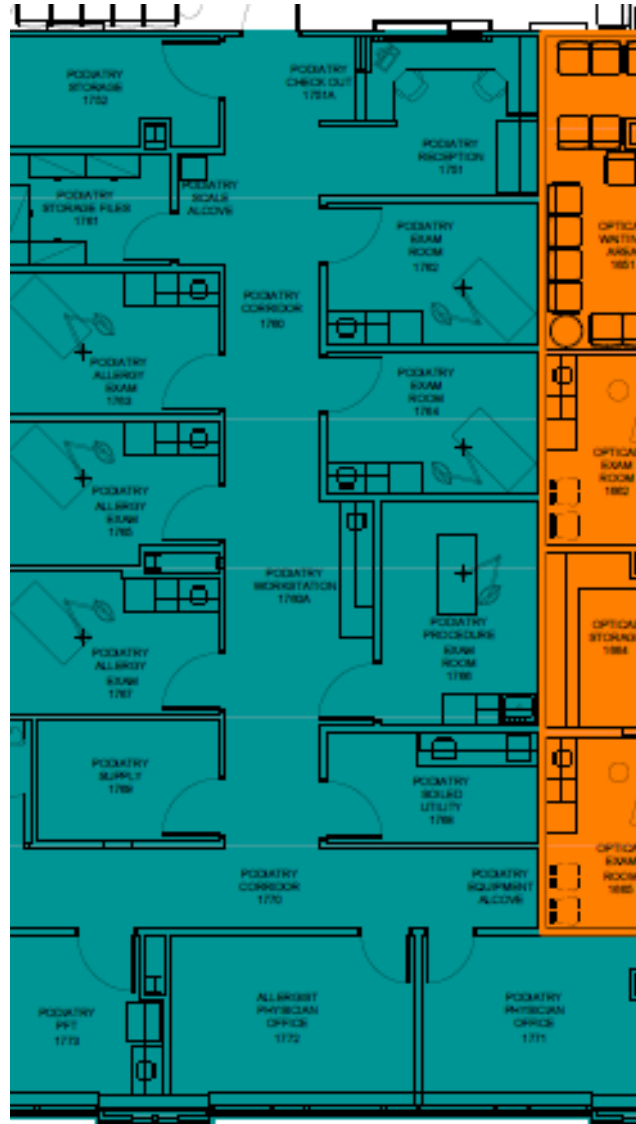

Suite 170B

2,480 RSF

Suite 170B in Silver